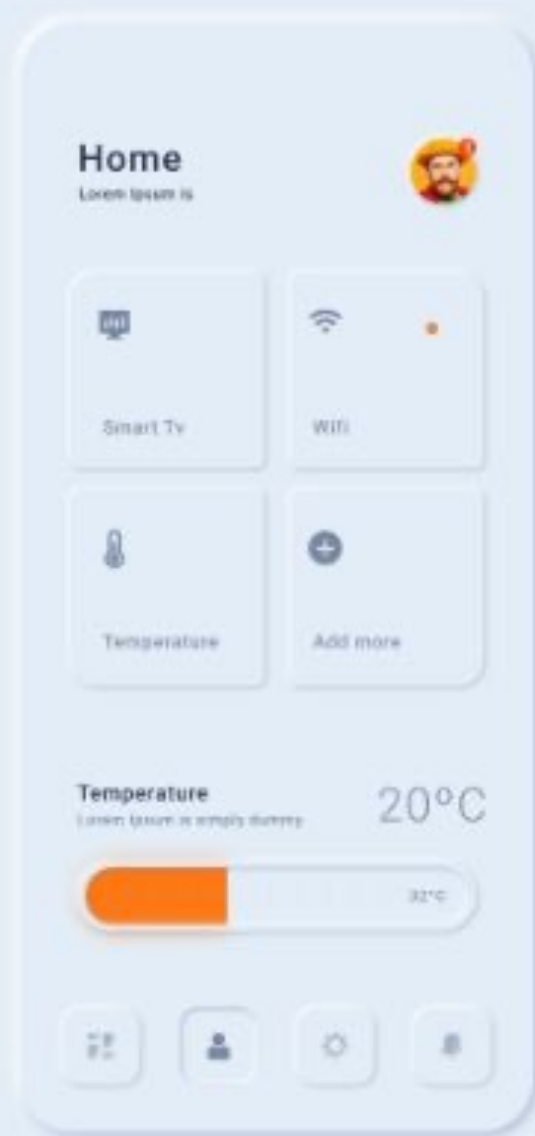

NEUMORPHISM

Button

Button

Neumorphic Design

Tab 1 Tab 2 Tab 3

Search...

Type anything...

OFF

ON

Q Search ...

Input

Button

Pressed

Select

Select

- Option 01
- Option 02
- Option 03
- Option 04

Wifi strength

Signal level: meh!

OK

Spotify

Justin Bieber radio

Play it

Calory counter

I had quinoa