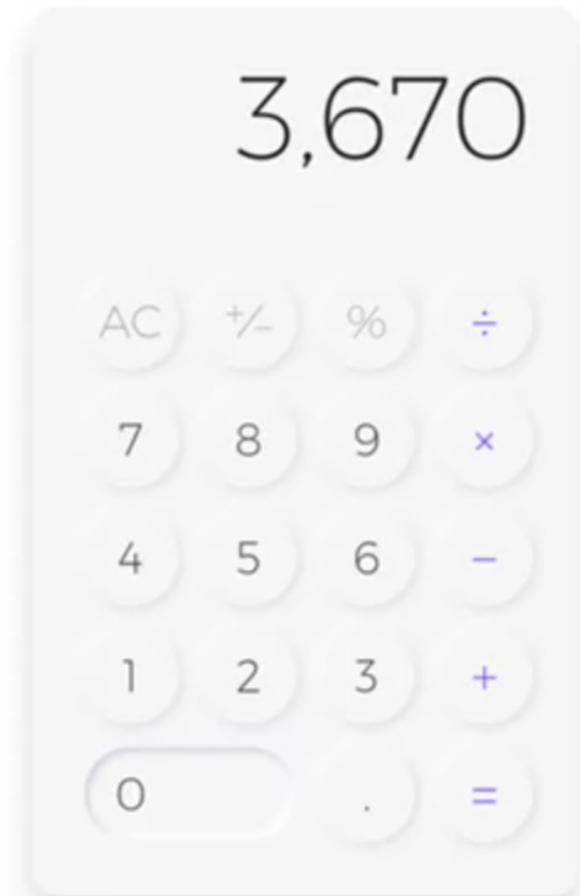

## Kettle

28 °C

current temp.

1.4 L

water volume

0:59

SKEUOMORPHISM

FLAT DESIGN

NEUMORPHISM

Button

Button

Neumorphic Design

Tab 1 Tab 2 Tab 3

Search...

Type anything...

OFF