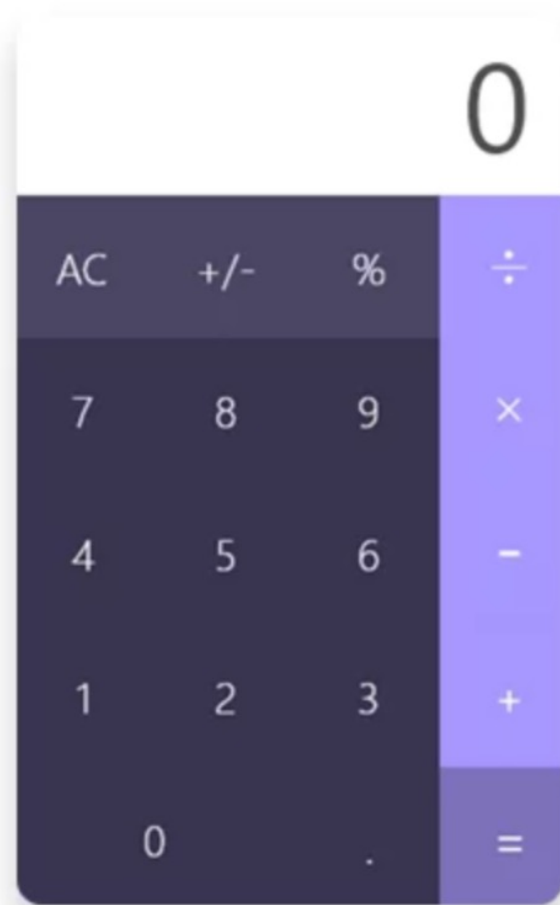

## Kettle

28 °C

current temp.

1.4 L

water volume

0:59

SKEUOMORPHISM

FLAT DESIGN

NEUMORPHISM

Button

Button

Neumorphic Design

Tab 1 Tab 2 Tab 3

Search...

Type anything...

OFF